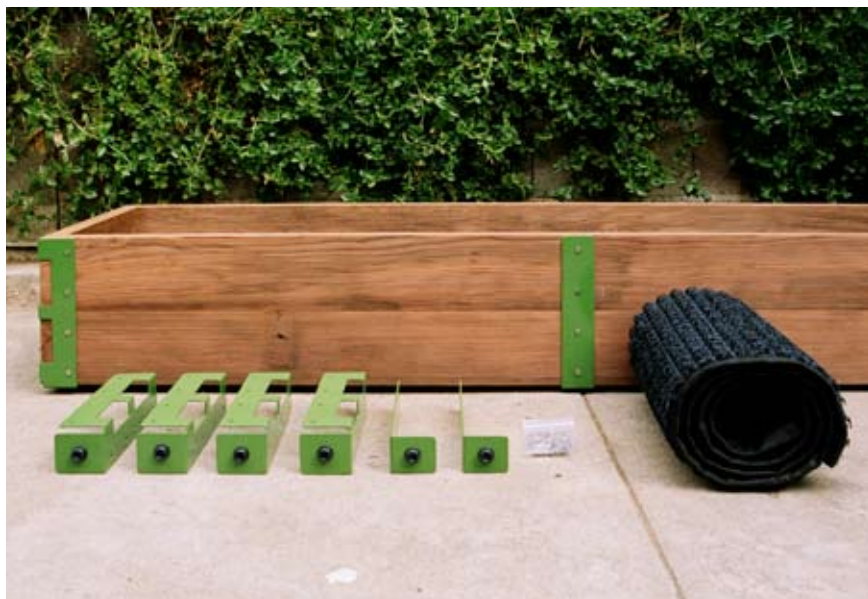

SCOUT REGALIA
www.scoutregalia.com