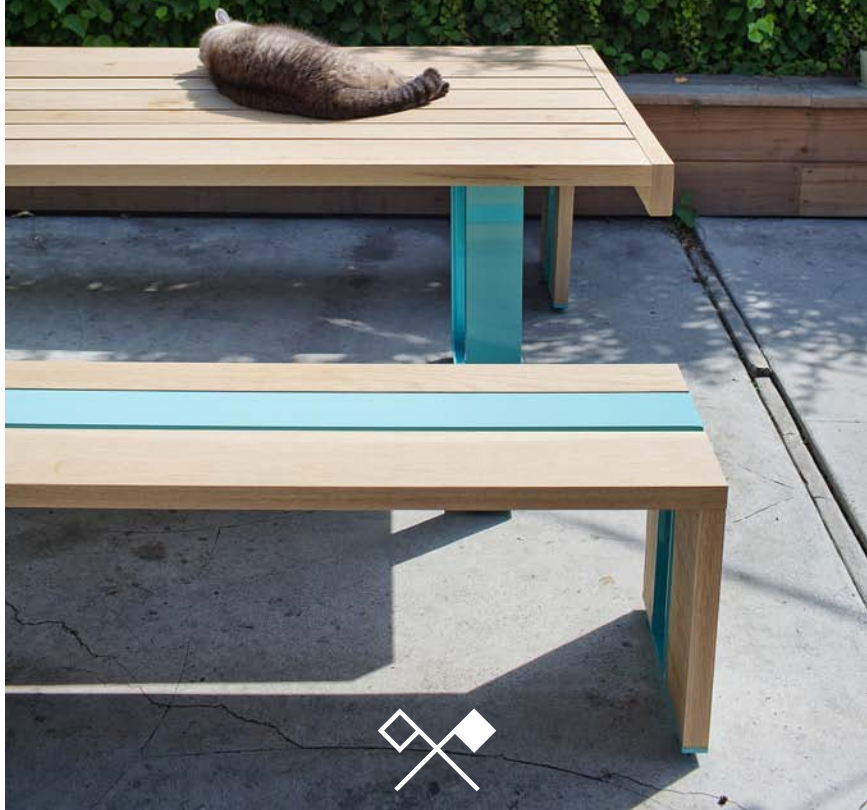

# SR White Oak Table Set

## Introducing: SR White Oak Table Set

A new take on our SR Outdoor Table Set, the SR White Oak Table Set is fabricated in Los Angeles and is made of enameled aluminum and American white oak hardwood. The durability of tight grain white oak along with refined detailing make this table set suitable for both indoor and outdoor use.

Each table set is made to order with your choice of 210 baked enamel colors. The white oak comes untreated to allow for the natural aging of the wood, or stained (clear) to seal the wood and preserve the initial color. Comfortably seats 6 to 8. Available as a set or as individual pieces.

## How it works: SR White Oak Table Set

SR White Oak Table Set: Diagram

1. White oak American hardwood.
2. Stainless steel hardware.
3. Rubber table and leg base caps to protect your table set, and the surface beneath it.
4. Thick enameled finish over aluminum (210 color options).
5. Recessed countersinking where visible.
6. White oak edge cap stabilizes the table top.
7. Concealed hardware at multiple locations prevents board warping.
8. Base reveal. 1/2" off ground. Keeps the white oak and aluminum off the ground.