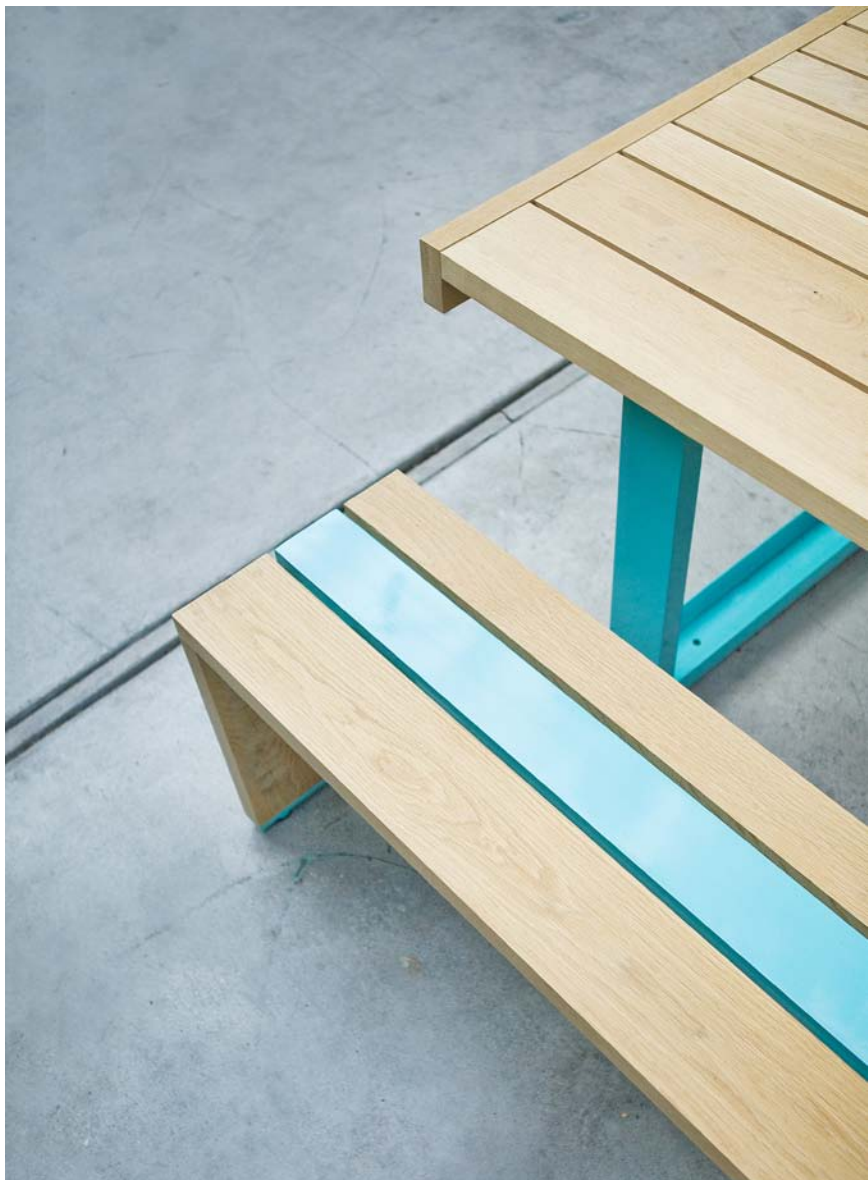

SCOUT REGALIA
www.scoutregalia.com