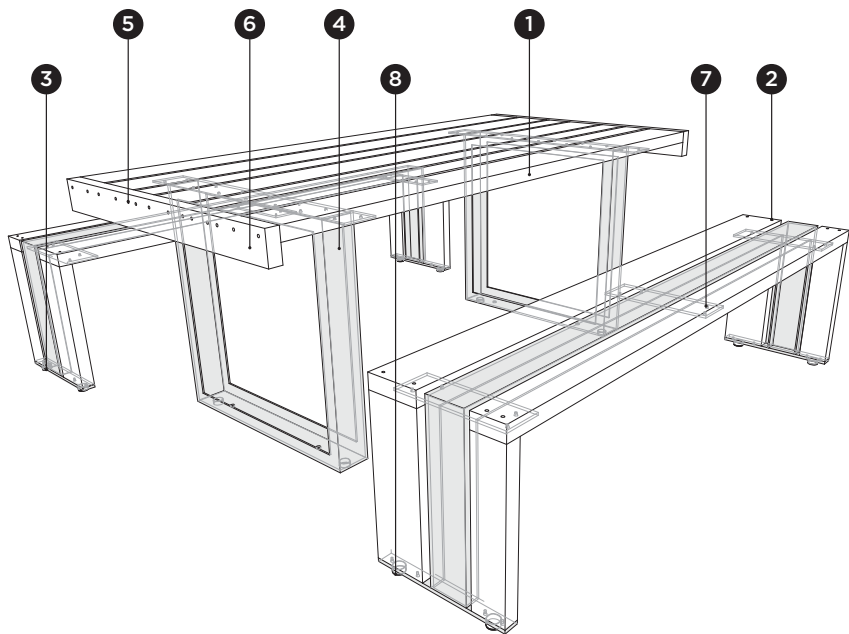

Approximate dimensions:  
Table: 36" W x 75" L x 30" H  
Two benches: 14" W x 72" L x 18.5" H  
Color: Your choice of 210 colors

Delivered fully assembled. As this is a made-to-order product, please allow 4 to 6 weeks for delivery. To place your order, select colors, and for more information, please email us at: [info@scoutregalia.com](mailto:info@scoutregalia.com)

## How it works: SR White Oak Table Set

SR White Oak Table Set: Diagram

1. White oak American hardwood.
2. Stainless steel hardware.
3. Rubber table and leg base caps to protect your table set, and the surface beneath it.
4. Thick enameled finish over aluminum (210 color options).
5. Recessed countersinking where visible.
6. White oak edge cap stabilizes the table top.
7. Concealed hardware at multiple locations prevents board warping.
8. Base reveal. 1/2" off ground. Keeps the white oak and aluminum off the ground.